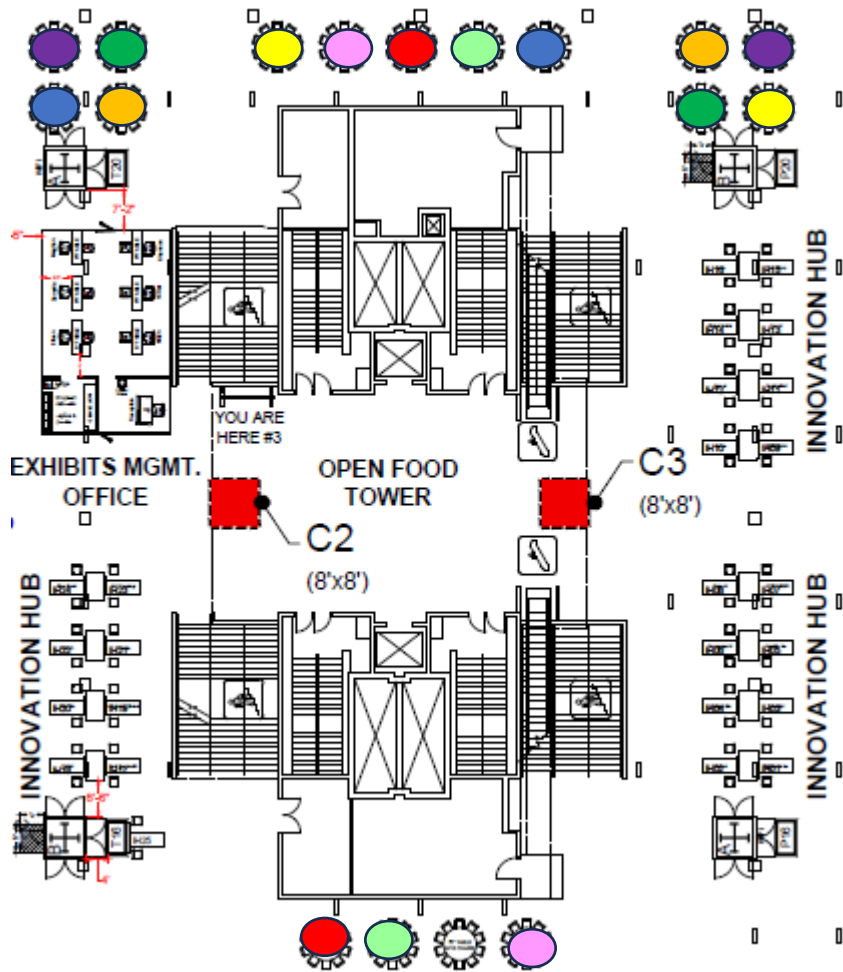

A1 Food Tower

A2 Food Tower

- Blue – AVAILABLE ●
- Purple – AVAILABLE ●
- Gold – AVAILABLE ●
- Green – AVAILABLE ●
- Yellow – AVAILABLE ●
- Pink – AVAILABLE ●
- Mint – AVAILABLE ●
- Red – AVAILABLE ●