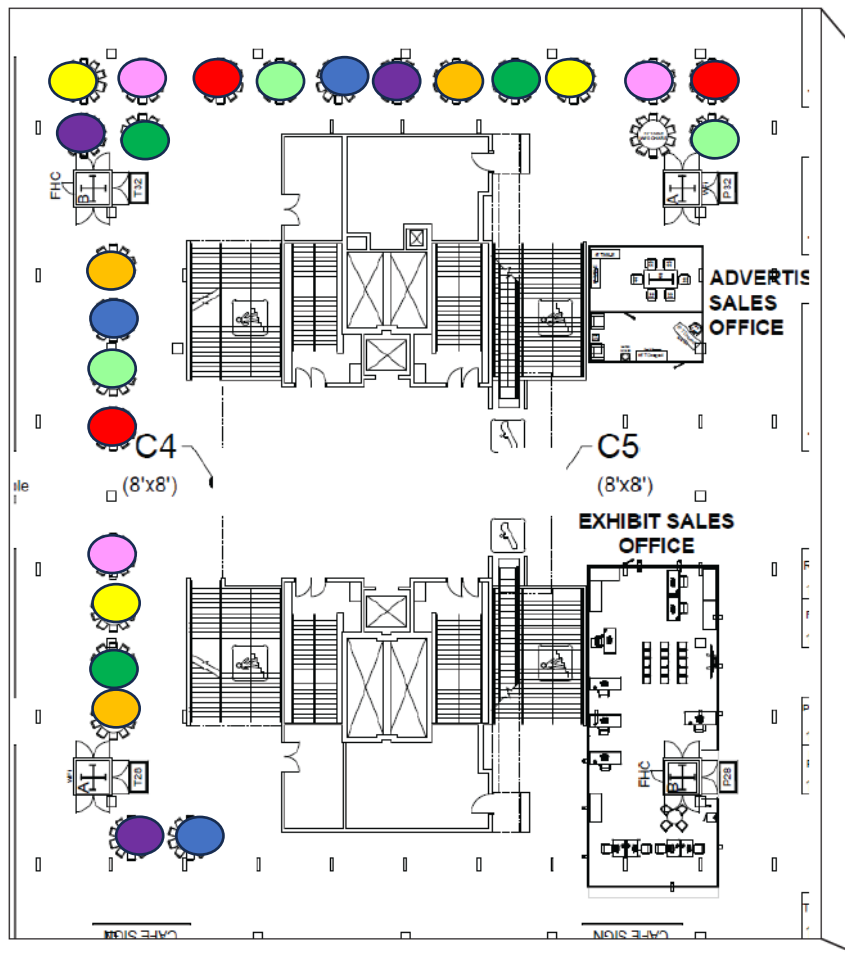

A1 Food Tower

A2 Food Tower

- Blue – AVAILABLE ●
- Purple – AVAILABLE ●
- Gold – AVAILABLE ●
- Green – AVAILABLE ●
- Yellow – AVAILABLE ●
- Pink – AVAILABLE ●
- Mint – AVAILABLE ●
- Red – AVAILABLE ●