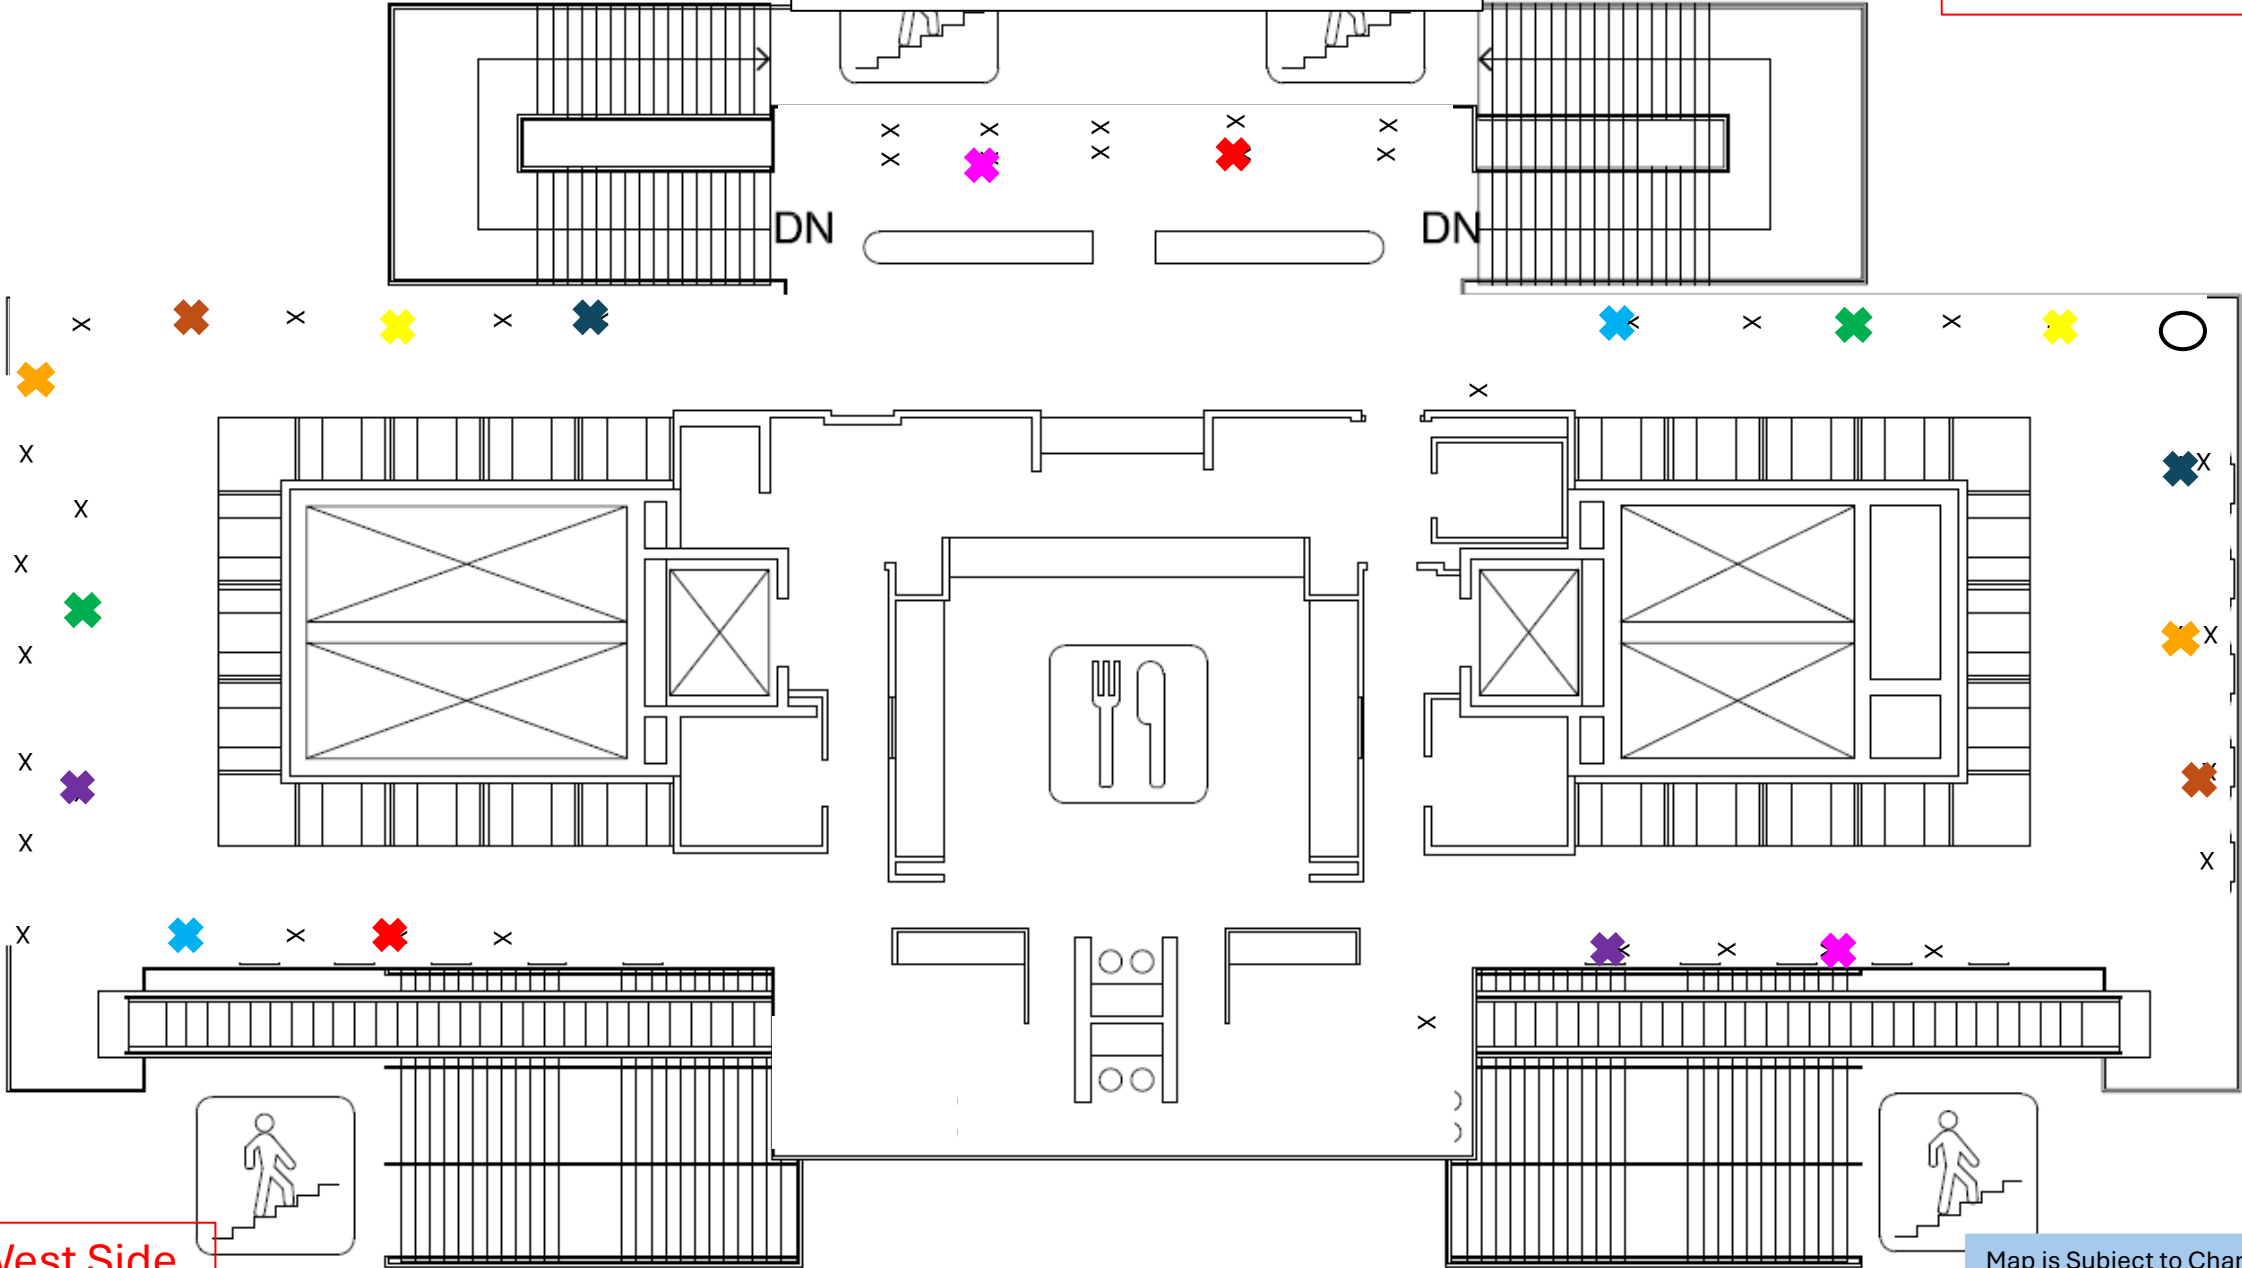

# 2027 ASCO® Annual Meeting Food Tower Table Cling Locations

A1 - East Side

-  Green - AVAILABLE
-  Red - AVAILABLE
-  Purple - AVAILABLE
-  Brown - AVAILABLE
-  Carolina Blue - AVAILABLE
-  Yellow - AVAILABLE
-  Pink - AVAILABLE
-  Navy Blue - AVAILABLE
-  Orange - AVAILABLE

A1 - West Side

Map is Subject to Change

# 2027 ASCO® Annual Meeting Food Tower Table Cling Locations

A2 - East Side

A2 - West Side

Map is Subject to Change