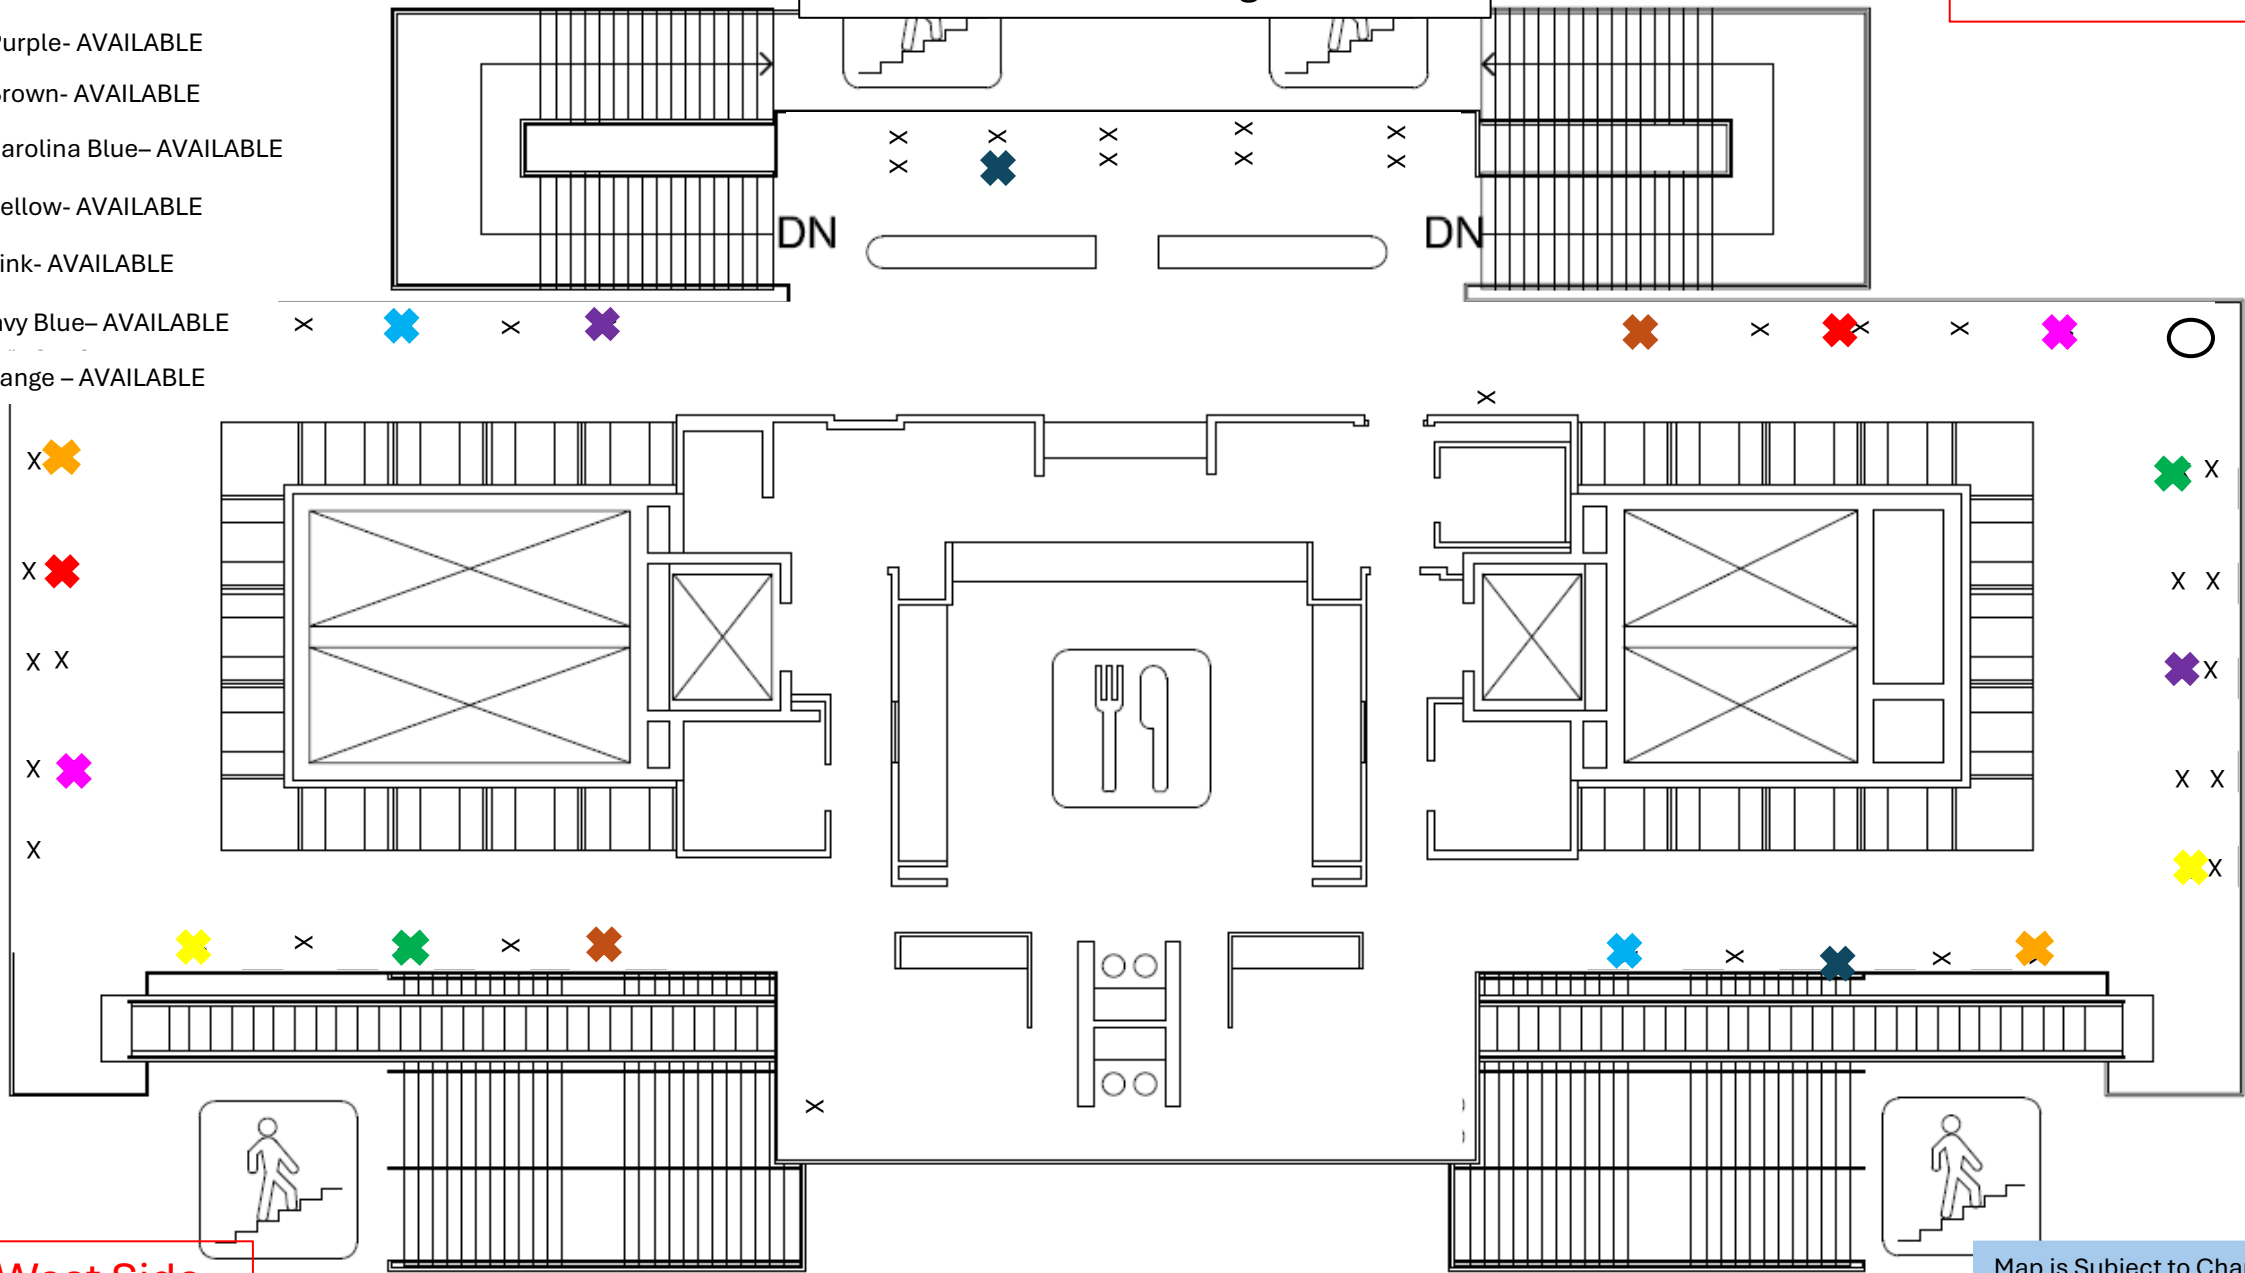

# 2027 ASCO® Annual Meeting Food Tower Table Cling Locations

A1 - East Side

-  Green - AVAILABLE
-  Red - AVAILABLE
-  Purple - AVAILABLE
-  Brown - AVAILABLE
-  Carolina Blue - AVAILABLE
-  Yellow - AVAILABLE
-  Pink - AVAILABLE
-  Navy Blue - AVAILABLE
-  Orange - AVAILABLE

A1 - West Side

Map is Subject to Change

# 2027 ASCO® Annual Meeting Food Tower Table Cling Locations

A2 - East Side

A2 - West Side

Map is Subject to Change