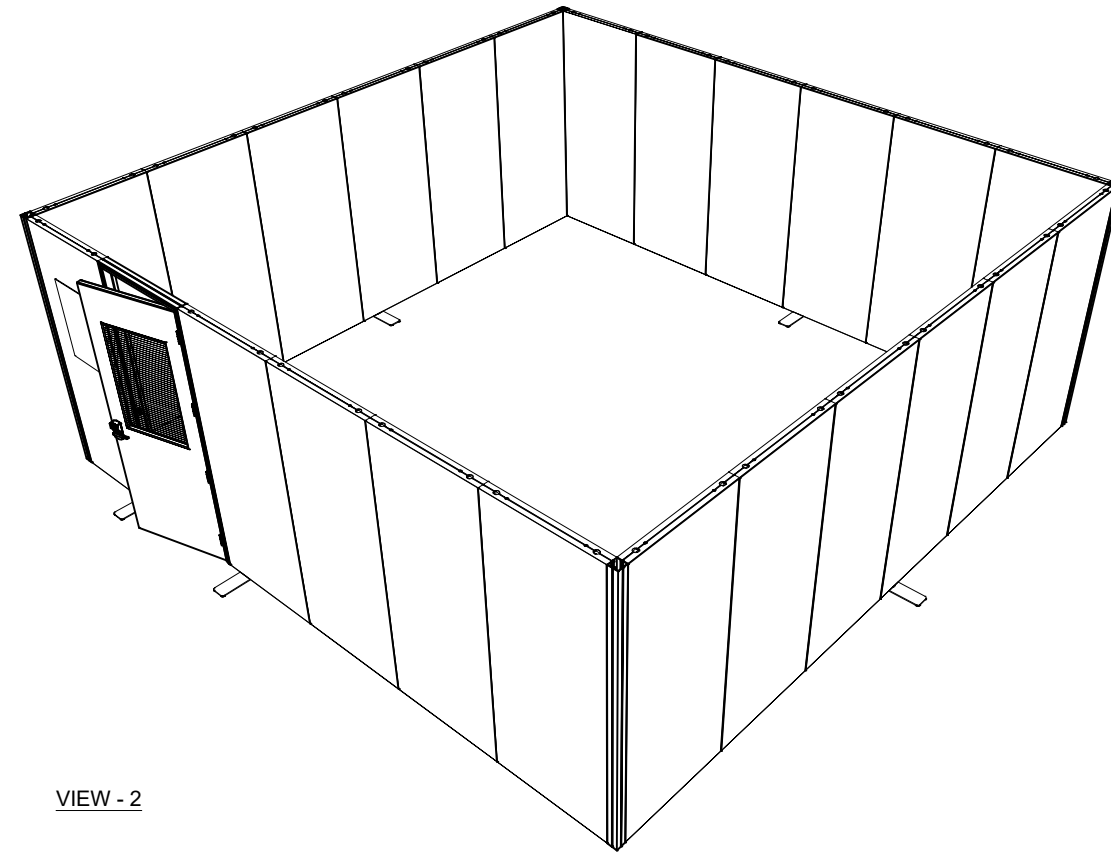

VIEW - 1

VIEW - 2

3D VIEW - FRONT

24" Foot

Panel from Edge to Edge

3D VIEW - REAR

STRUCTURE VIEW

Qty: 120

PIECE COUNT FOR 1 UNIT

6M X 6M SmartPanel Room

I.D.	Qty	Type	Size	Area (SqFt)	Part Number	Description	Material	Color	Low Inv.
	23	SP FRAME	39" x 3-1/8" x 93"		60080034	SP 39" X 93" FRAME	Aluminum	Silver	
	4	PV80	3-1/8" x 3-1/8" x 93"		60080061	SP PV80 - 93"	Aluminum	Silver	
	1	SP Accessory	0" x 0" x 93"		60080101	SP DOOR SPLINE	Aluminum	Silver	
	1	SP Door	39" x 93"		60080100	SP DOOR - UPGRADE	Wood	Gray	
	5	SP FOOT	23-5/8" x 4-15/16" x 2-3/4"		60080091	SP 24" BASE	Aluminum	Silver	
W	46	SP PANEL	38-5/8" x 92-5/8"		60080035	SP 39" X 93" PVC 3MM - White	PVC 3MM	White	
A	1	Graphic Panel	22" x 28"	4.3		Graphic Panel	PVC	Graphic	

LESS THAN 30 DAYS OUT

MORE THAN 30 DAYS OUT

FRONT ELEVATION
Scale: 1/4" = 1'-0"

PLAN VIEW
Scale: 1/4" = 1'-0"