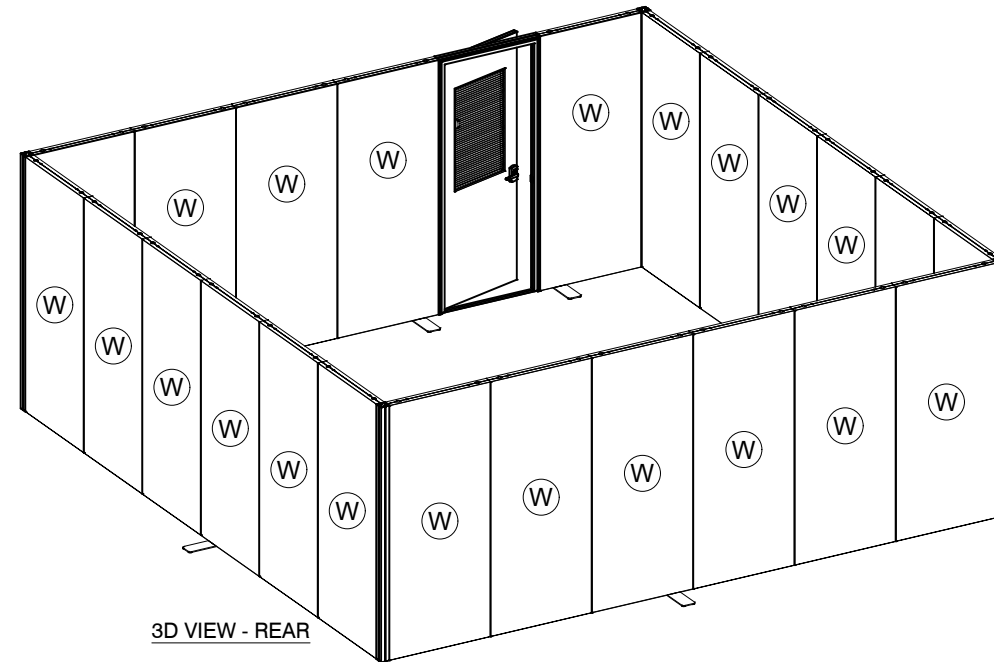

VIEW - 1

VIEW - 2

3D VIEW - FRONT

24" Foot

Panel from Edge to Edge

3D VIEW - REAR

STRUCTURE VIEW

Qty: 120

PIECE COUNT FOR 1 UNIT

6M X 6M SmartPanel Room

I.D.	Qty	Type	Size	Area (SqFt)	Part Number	Description	Material	Color	Low Inv.
	23	SP FRAME	39" x 3-1/8" x 93"		60080034	SP 39" X 93" FRAME	Aluminum	Silver	
	4	PV80	3-1/8" x 3-1/8" x 93"		60080061	SP PV80 - 93"	Aluminum	Silver	
	1	SP Accessory	0" x 0" x 93"		60080101	SP DOOR SPLINE	Aluminum	Silver	
	1	SP Door	39" x 93"		60080100	SP DOOR - UPGRADE	Wood	Gray	
	5	SP FOOT	23-5/8" x 4-15/16" x 2-3/4"		60080091	SP 24" BASE	Aluminum	Silver	
W	46	SP PANEL	38-5/8" x 92-5/8"		60080035	SP 39" X 93" PVC 3MM - White	PVC 3MM	White	
A	1	Graphic Panel	22" x 28"	4.3		Graphic Panel	PVC	Graphic	

LESS THAN 30 DAYS OUT

MORE THAN 30 DAYS OUT

FRONT ELEVATION
Scale: 1/4" = 1'-0"

PLAN VIEW
Scale: 1/4" = 1'-0"