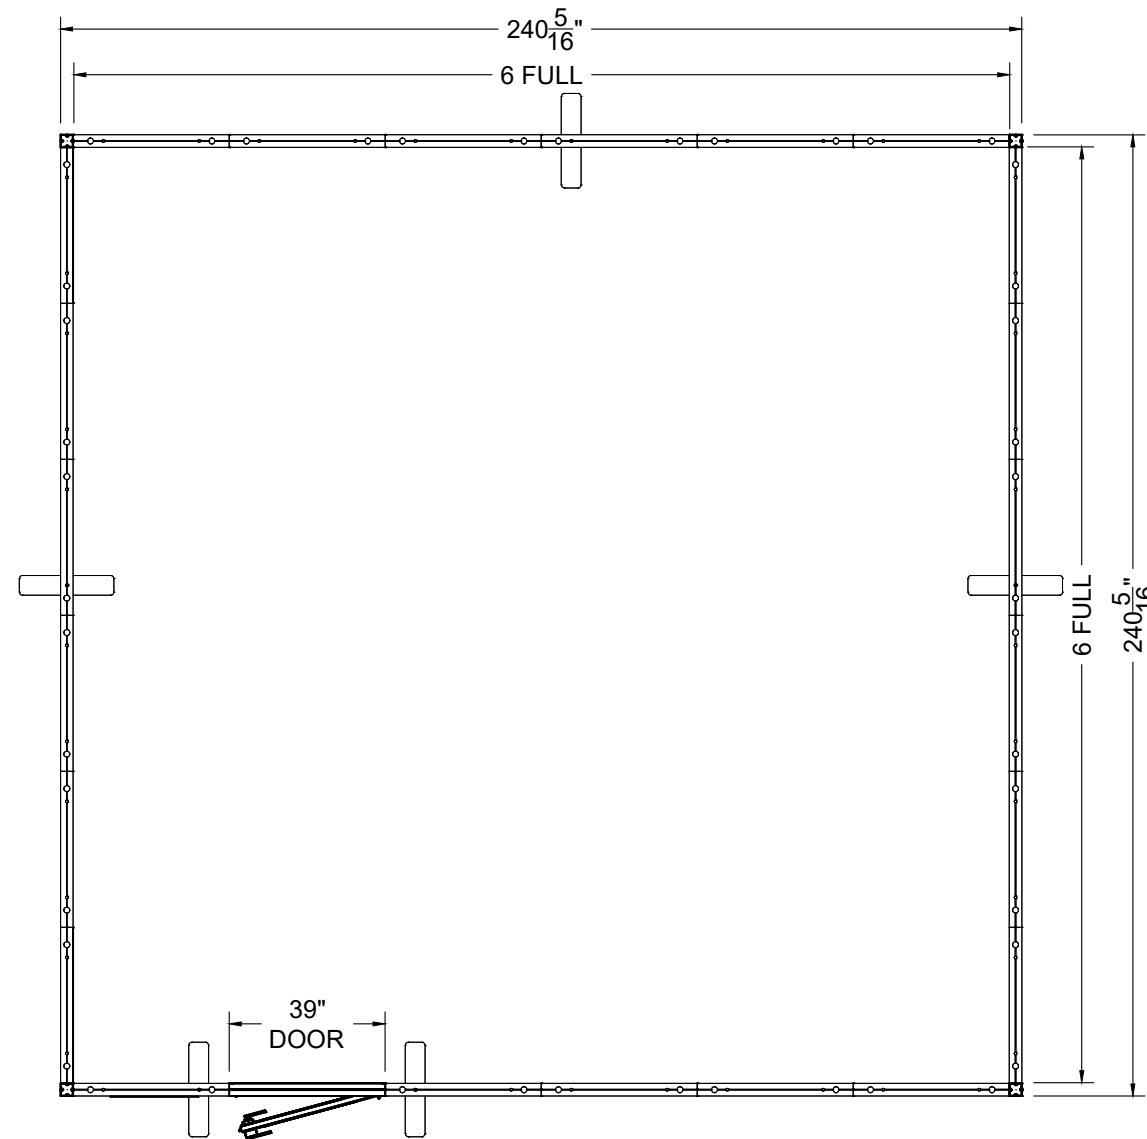

VIEW - 1

VIEW - 2

3D VIEW - FRONT

24" Foot

Panel from Edge to Edge

3D VIEW - REAR

STRUCTURE VIEW

Qty: 120

PIECE COUNT FOR 1 UNIT

6M X 6M SmartPanel Room

I.D.	Qty	Type	Size	Area (SqFt)	Part Number	Description	Material	Color	Low Inv.
	23	SP FRAME	39" x 3-1/8" x 93"		60080034	SP 39" X 93" FRAME	Aluminum	Silver	
	4	PV80	3-1/8" x 3-1/8" x 93"		60080061	SP PV80 - 93"	Aluminum	Silver	
	1	SP Accessory	0" x 0" x 93"		60080101	SP DOOR SPLINE	Aluminum	Silver	
	1	SP Door	39" x 93"		60080100	SP DOOR - UPGRADE	Wood	Gray	
	5	SP FOOT	23-5/8" x 4-15/16" x 2-3/4"		60080091	SP 24" BASE	Aluminum	Silver	
W	46	SP PANEL	38-5/8" x 92-5/8"		60080035	SP 39" X 93" PVC 3MM - White	PVC 3MM	White	
A	1	Graphic Panel	22" x 28"	4.3		Graphic Panel	PVC	Graphic	

LESS THAN 30 DAYS OUT

MORE THAN 30 DAYS OUT

FRONT ELEVATION
Scale: 1/4" = 1'-0"

PLAN VIEW
Scale: 1/4" = 1'-0"