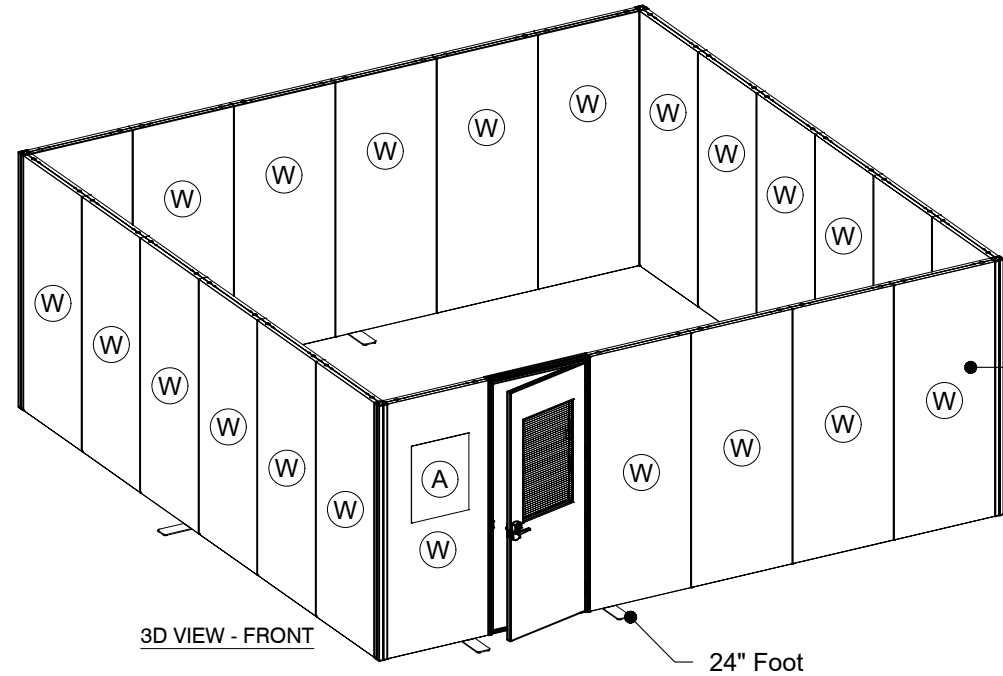

VIEW - 1

VIEW - 2

3D VIEW - FRONT

24" Foot

Panel from Edge to Edge

3D VIEW - REAR

STRUCTURE VIEW

Qty: 120

PIECE COUNT FOR 1 UNIT

6M X 6M SmartPanel Room

I.D.	Qty	Type	Size	Area (SqFt)	Part Number	Description	Material	Color	Low Inv.
	23	SP FRAME	39" x 3-1/8" x 93"		60080034	SP 39" X 93" FRAME	Aluminum	Silver	
	4	PV80	3-1/8" x 3-1/8" x 93"		60080061	SP PV80 - 93"	Aluminum	Silver	
	1	SP Accessory	0" x 0" x 93"		60080101	SP DOOR SPLINE	Aluminum	Silver	
	1	SP Door	39" x 93"		60080100	SP DOOR - UPGRADE	Wood	Gray	
	5	SP FOOT	23-5/8" x 4-15/16" x 2-3/4"		60080091	SP 24" BASE	Aluminum	Silver	
W	46	SP PANEL	38-5/8" x 92-5/8"		60080035	SP 39" X 93" PVC 3MM - White	PVC 3MM	White	
A	1	Graphic Panel	22" x 28"	4.3		Graphic Panel	PVC	Graphic	

LESS THAN 30 DAYS OUT

MORE THAN 30 DAYS OUT

FRONT ELEVATION
Scale: 1/4" = 1'-0"

PLAN VIEW
Scale: 1/4" = 1'-0"