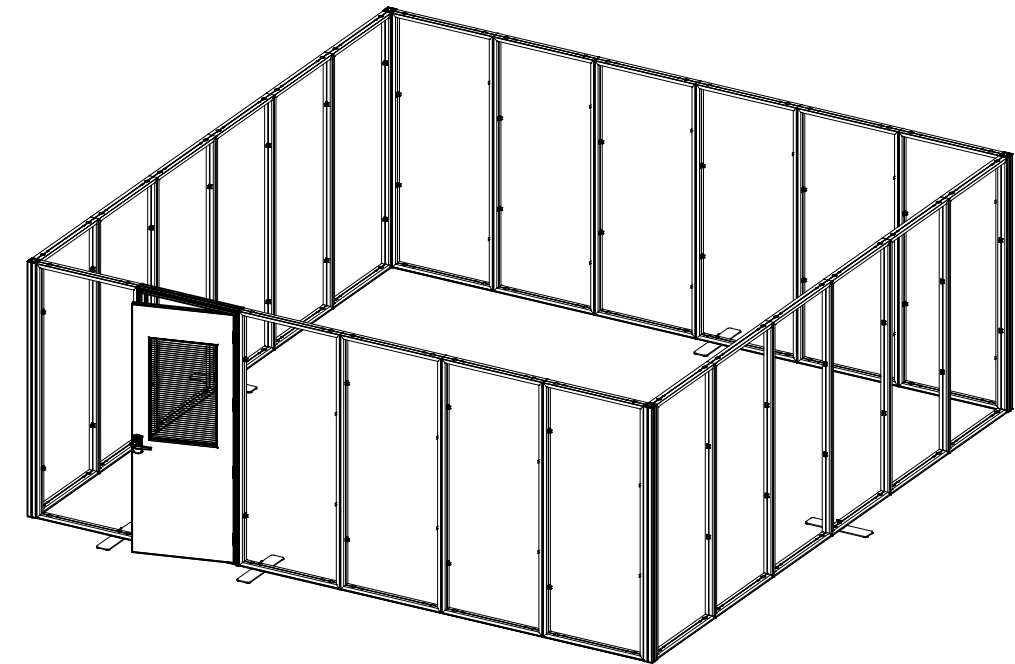

VIEW - 1

VIEW - 2

3D VIEW - FRONT

24" Foot

Panel from Edge to Edge

3D VIEW - REAR

STRUCTURE VIEW

Qty: 120

PIECE COUNT FOR 1 UNIT

6M X 6M SmartPanel Room

I.D.	Qty	Type	Size	Area (SqFt)	Part Number	Description	Material	Color	Low Inv.
	23	SP FRAME	39" x 3-1/8" x 93"		60080034	SP 39" X 93" FRAME	Aluminum	Silver	
	4	PV80	3-1/8" x 3-1/8" x 93"		60080061	SP PV80 - 93"	Aluminum	Silver	
	1	SP Accessory	0" x 0" x 93"		60080101	SP DOOR SPLINE	Aluminum	Silver	
	1	SP Door	39" x 93"		60080100	SP DOOR - UPGRADE	Wood	Gray	
	5	SP FOOT	23-5/8" x 4-15/16" x 2-3/4"		60080091	SP 24" BASE	Aluminum	Silver	
W	46	SP PANEL	38-5/8" x 92-5/8"		60080035	SP 39" X 93" PVC 3MM - White	PVC 3MM	White	
A	1	Graphic Panel	22" x 28"	4.3		Graphic Panel	PVC	Graphic	

LESS THAN 30 DAYS OUT

MORE THAN 30 DAYS OUT

FRONT ELEVATION
Scale: 1/4" = 1'-0"

PLAN VIEW
Scale: 1/4" = 1'-0"