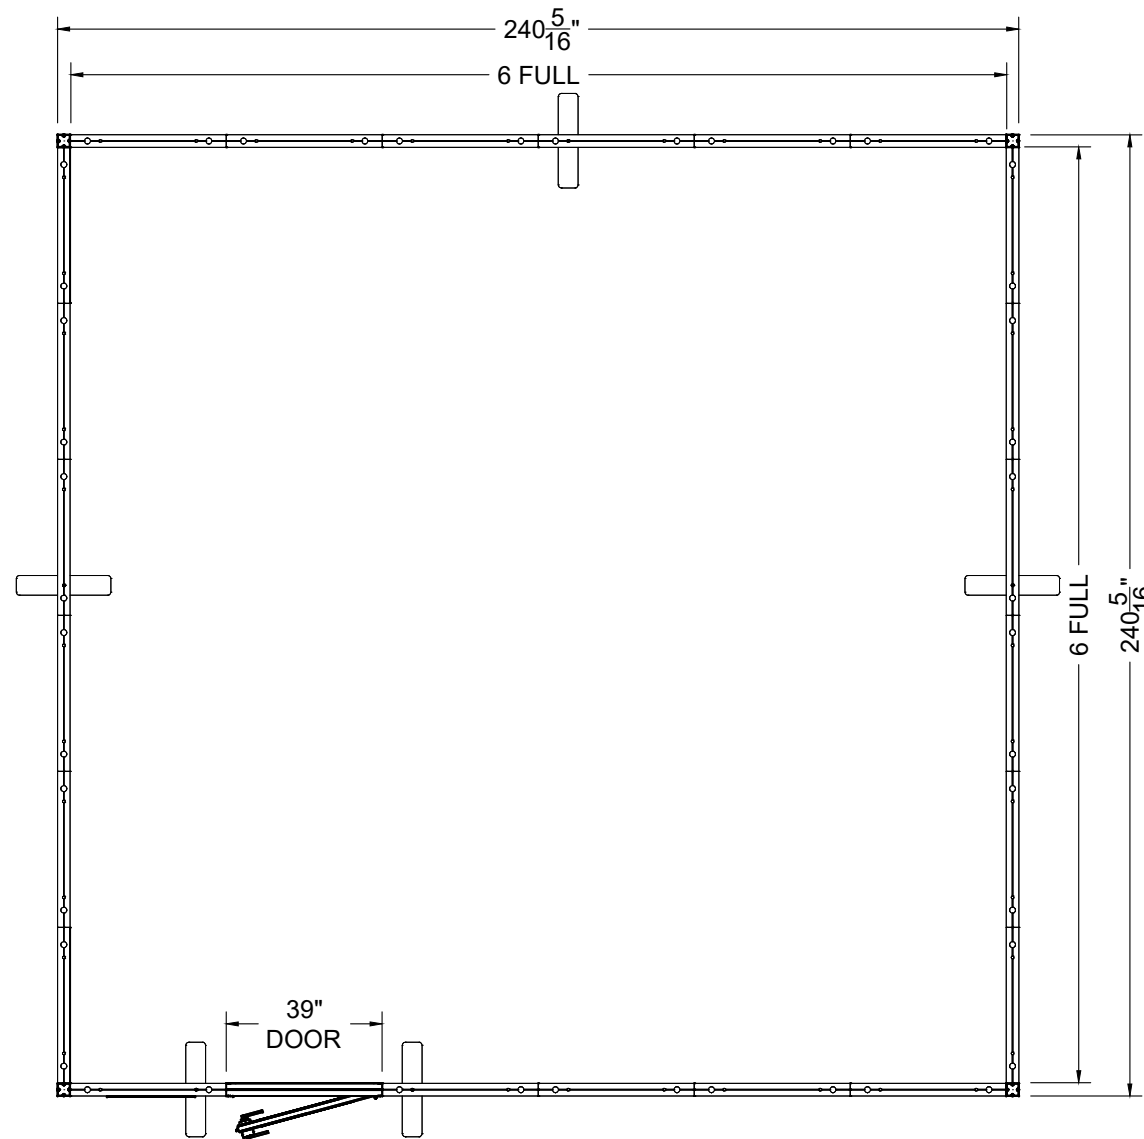

3D VIEW - FRONT

24" Foot

Panel from Edge to Edge

3D VIEW - REAR

STRUCTURE VIEW

PIECE COUNT FOR 1 UNIT

6M X 6M SmartPanel Room										
I.D.	Qty	Type	Size	Area (SqFt)	Part Number	Description	Material	Color	Notes	Low Inv.
	23	SP FRAME	39" x 3-1/8" x 93"		60080034	SP 39" X 93" FRAME	Aluminum	Silver		
	4	PV80	3-1/8" x 3-1/8" x 93"		60080061	SP PV80 - 93"	Aluminum	Silver		
	1	SP Accessory	0" x 0" x 93"		60080101	SP DOOR SPLINE	Aluminum	Silver		
	1	SP Door	39" x 93"		60080100	SP DOOR - UPGRADE	Wood	Gray		
	5	SP FOOT	23-5/8" x 4-15/16" x 2-3/4"		60080091	SP 24" BASE	Aluminum	Silver		
W	46	SP PANEL	38-5/8" x 92-5/8"		60080035	SP 39" X 93" PVC 3MM - White	PVC 3MM	White	w/ Male Velcro	
A	1	Overlay Panel	22" x 14"	2.1		Overlay Panel	PVC 3MM	Graphic		

LESS THAN 30 DAYS OUT

* 0 0 4 8 8 3 4 4 0 1 - 1 0 4 - 0 *

MORE THAN 30 DAYS OUT

* 0 0 4 8 8 3 4 4 0 1 - 1 0 4 - 1 *

FRONT ELEVATION
Scale: 1/4" = 1'-0"

PLAN VIEW
Scale: 1/4" = 1'-0"