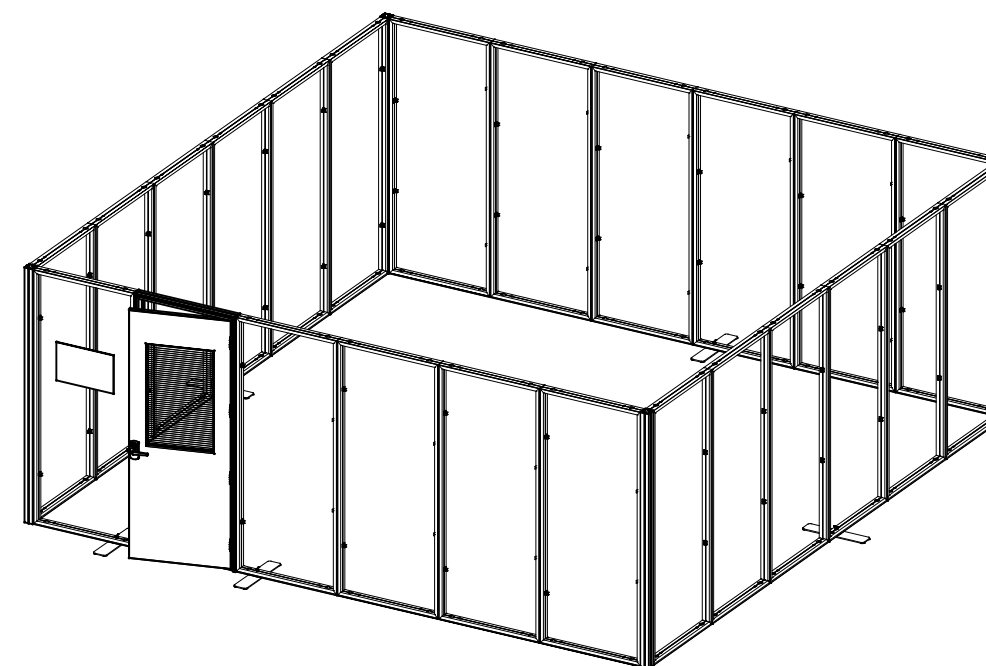

3D VIEW - FRONT

24" Foot

Panel from Edge to Edge

3D VIEW - REAR

STRUCTURE VIEW

PIECE COUNT FOR 1 UNIT

6M X 6M SmartPanel Room										
I.D.	Qty	Type	Size	Area (SqFt)	Part Number	Description	Material	Color	Notes	Low Inv.
	23	SP FRAME	39" x 3-1/8" x 93"		60080034	SP 39" X 93" FRAME	Aluminum	Silver		
	4	PV80	3-1/8" x 3-1/8" x 93"		60080061	SP PV80 - 93"	Aluminum	Silver		
	1	SP Accessory	0" x 0" x 93"		60080101	SP DOOR SPLINE	Aluminum	Silver		
	1	SP Door	39" x 93"		60080100	SP DOOR - UPGRADE	Wood	Gray		
	5	SP FOOT	23-5/8" x 4-15/16" x 2-3/4"		60080091	SP 24" BASE	Aluminum	Silver		
W	46	SP PANEL	38-5/8" x 92-5/8"		60080035	SP 39" X 93" PVC 3MM - White	PVC 3MM	White	w/ Male Velcro	
A	1	Overlay Panel	22" x 14"	2.1		Overlay Panel	PVC 3MM	Graphic		

LESS THAN 30 DAYS OUT

* 0 0 4 8 8 3 4 4 0 1 - 1 0 4 - 0 *

MORE THAN 30 DAYS OUT

* 0 0 4 8 8 3 4 4 0 1 - 1 0 4 - 1 *

FRONT ELEVATION
Scale: 1/4" = 1'-0"

PLAN VIEW
Scale: 1/4" = 1'-0"