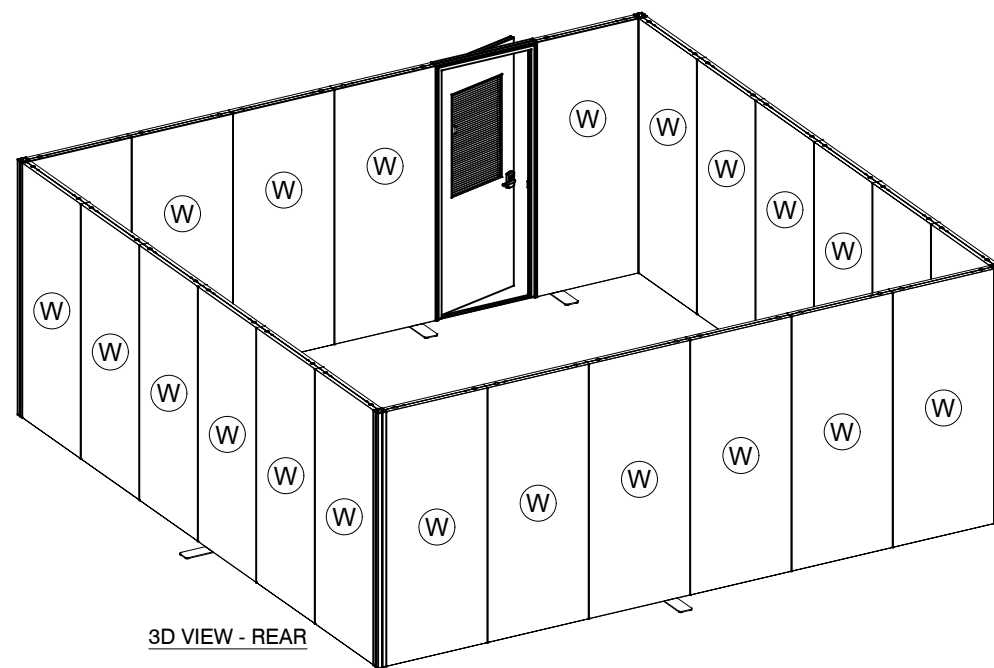

3D VIEW - FRONT

24" Foot

Panel from Edge to Edge

3D VIEW - REAR

STRUCTURE VIEW

PIECE COUNT FOR 1 UNIT

6M X 6M SmartPanel Room										
I.D.	Qty	Type	Size	Area (SqFt)	Part Number	Description	Material	Color	Notes	Low Inv.
	23	SP FRAME	39" x 3-1/8" x 93"		60080034	SP 39" X 93" FRAME	Aluminum	Silver		
	4	PV80	3-1/8" x 3-1/8" x 93"		60080061	SP PV80 - 93"	Aluminum	Silver		
	1	SP Accessory	0" x 0" x 93"		60080101	SP DOOR SPLINE	Aluminum	Silver		
	1	SP Door	39" x 93"		60080100	SP DOOR - UPGRADE	Wood	Gray		
	5	SP FOOT	23-5/8" x 4-15/16" x 2-3/4"		60080091	SP 24" BASE	Aluminum	Silver		
W	46	SP PANEL	38-5/8" x 92-5/8"		60080035	SP 39" X 93" PVC 3MM - White	PVC 3MM	White	w/ Male Velcro	
A	1	Overlay Panel	22" x 14"	2.1		Overlay Panel	PVC 3MM	Graphic		

LESS THAN 30 DAYS OUT

* 0 0 4 8 8 3 4 4 0 1 - 1 0 4 - 0 *

MORE THAN 30 DAYS OUT

* 0 0 4 8 8 3 4 4 0 1 - 1 0 4 - 1 *

FRONT ELEVATION
Scale: 1/4" = 1'-0"

PLAN VIEW
Scale: 1/4" = 1'-0"