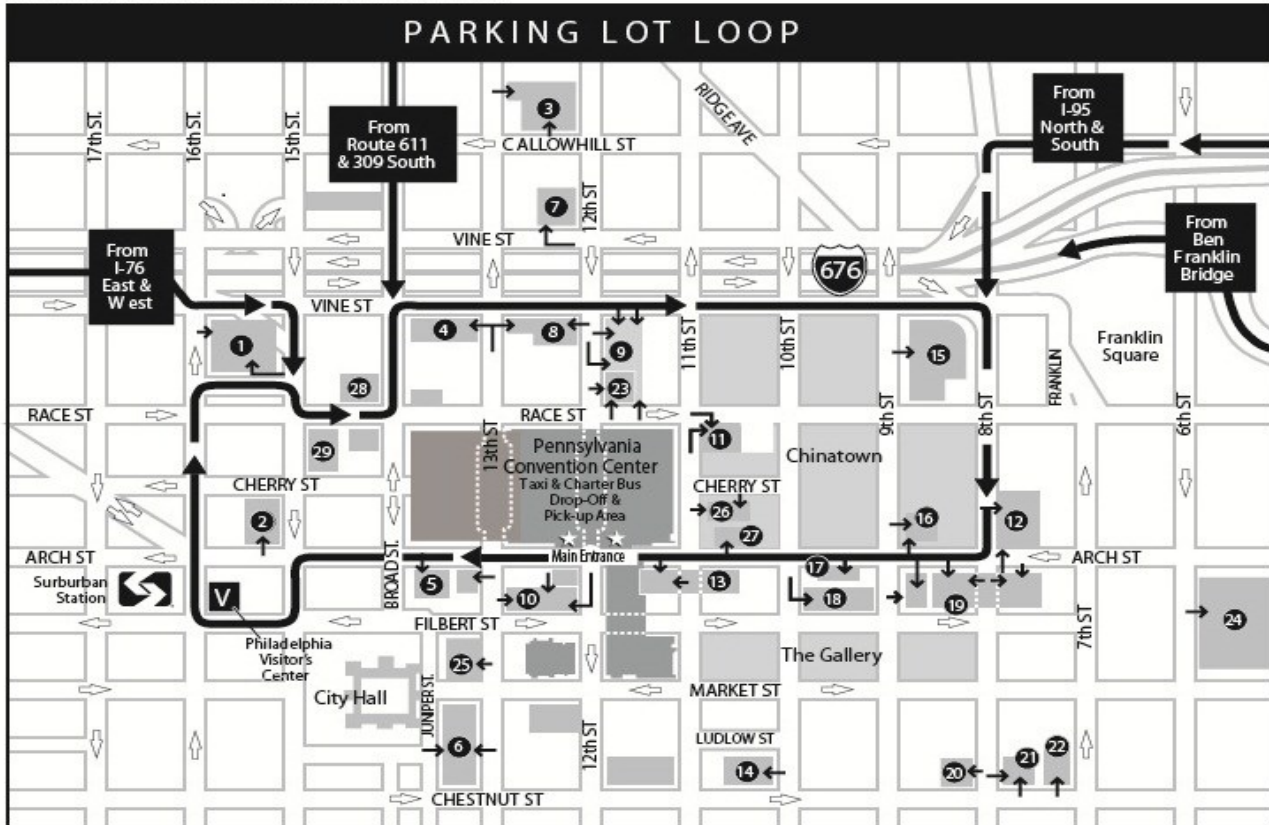

Parking

There are many parking options—both garages and lots—conveniently located within blocks of the Pennsylvania Convention Center. Below are just a few options.

Please note that you may need to call ahead to confirm availability and rates.

PLEASE NOTE YOUR LOCATION - TAKE PARKING STUB WITH YOU

PREVENT THEFT! DON'T LEAVE VALUABLES WHERE THEY CAN BE SEEN INSIDE YOUR CAR

LOT #	OPERATOR NAME	LOCATION	CONTACT	PHONE	LOT	CAPACITY & CLEARANCE	
						Capacity	Clearance
1	Realen Gateway	15th & Vine Street	Tom Dunn	215-563-1550	G	1050	7'
2	Phila. Parking Authority	15th & Arch Street	Rocco Morrotto	215-683-9684	L	115	NA
3	DLC Parking Services	12th & Callowhill	Patrick Femia	215-829-8200	L	214	NA
4	EZ Park	Broad & Vine Street	Harvey Spear	215-733-0700	L	150	NA
5	Convention Center Parking	1324 Arch Street	Al Gallon	267-239-0676	G	540	8'
6	Five Star	1300 Market Street	Jeffrey Eckman	215-546-7524	G	650	5'10"
7	EZ Park	1201 Vine/NW Crn.	Harvey Spear	215-733-0700	L	50	NA
8	EZ Park	12th & Vine/SW Crn.	Harvey Spear	215-733-0700	L	250	NA
9	Parkway	12th & Vine/SE Crn	Zerihum Belay	215-640-3810	L	200	NA
10	Parkway	12th & Filbert Street	Taye Mogus	267-767-6143	G	860	NA
11	Central	11th & Race Street	Chris Sherman	215-563-3650	G	260 Valet	7'
12	Parkway	8th & Arch Street	Zerihum Belay	215-640-3810	L	126	NA
13	Gallery II Garage	11th & Arch Street	Pam Grossman	215-568-4025	G	750	6'2"
14	Phila. Parking Authority	10th & Ludlow Street	Rocco Morrotto	215-683-9684	G	450	7'
15	EZ Park	8th-9th/Race to Vine	Harvey Spear	215-733-0700	L	300	NA
16	Parkway	815 Arch Street	Zerihum Belay	215-640-3810	L	120	NA
17	EZ Park	912-20 Arch Street	Harvey Spear	215-733-0700	L	80 Valet	NA